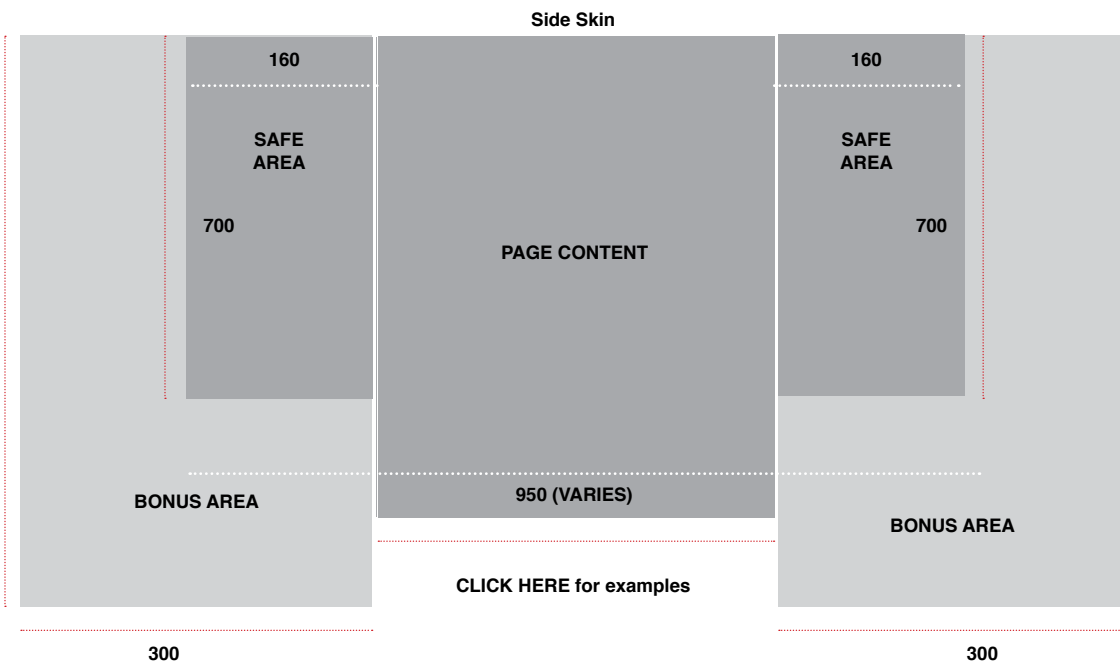

STATIC GIF / PNG / JPEG

Additional Details	
	Creative messaging should stay within the safe area of 160 x 700 pixels.
	Secondary Images & artwork and copy may extend beyond the safe area Provide a separate left and right 300x1050.
	Skins will scale @ max 10% larger @ 70% smaller to fit within PC screen dimensions.
	* Third party accepted: please provide a 1 x 1 and click tag. You may also supply "left" and "right" or one single set.

DESIGN CONSIDERATIONS

Safe & Bonus Areas

Our skins use the extra space on both sides of the page content to display full graphic skins. Skins are only displayed when a minimum monitor size of 1280 x 768 is detected. The actual screen resolution, minus the content is considered the "safe area" and where you should place your essential copy. The space seen on monitors larger than 1280 x 768 is the "bonus area" and should be used only for secondary imagery and text to enhance the look and feel of the primary safe area.

Image

Use the same image (a mirror-image is preferred) must be used on the left and right skins. Be sure to index any text to right or left edge.

Colors & Blending

Skins are NOT banners that need to stand out in a crowd. As such, use subtle colors and graphics. Note we will apply a matching background color beyond the Bonus Area to blend your design into the site. Please use only one background color and fade/blend to the outer edges.