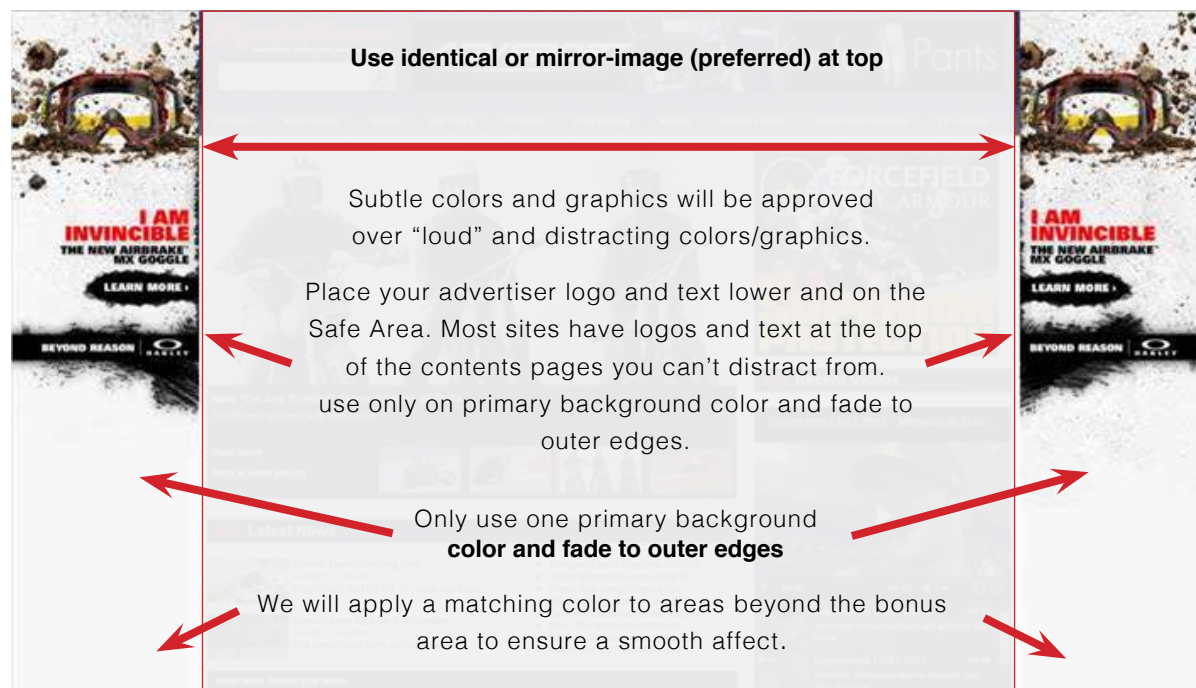

### Safe & Bonus Areas

Our skins use the extra space on both sides of the page content to display full graphic skins. Skins are only displayed when a minimum monitor size of 1280 x 768 is detected. The actual screen resolution, minus the content is considered the "safe area" and where you should place your essential copy. The space seen on monitors larger than 1280 x 768 is the "bonus area" and should be used only for secondary imagery and text to enhance the look and feel of the primary safe area.

### Image

Use the same image (a mirror-image is preferred) must be used on the left and right skins. Be sure to index any text to right or left edge.

### Colors & Blending

Skins are NOT banners that need to stand out in a crowd. As such, use subtle colors and graphics. Note we will apply a matching background color beyond the Bonus Area to blend your design into the site. Please use only one background color and fade/blend to the outer edges.